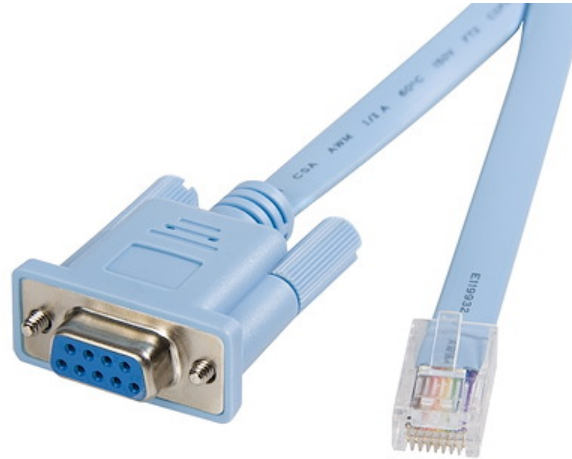

## 6 ft RJ45 to DB9 Cisco Console Management Router Cable - M/F

**Product ID:** DB9CONCABL6

The DB9CONCABL6 6ft Cisco Console Management Cable is designed as a replacement cable for use with several Cisco routers, including the 600, 800, 1600 and 1700 series.

StarTech.com's Cisco Console Management cable is Equivalent to Cisco Part No. CAB-CONSOLE-RJ45 and AIR-CONCAB1200 Console Cable for 1130AG, 1200, 1230AG, and 1240 Platforms.

### Features

- 1x RJ-45 male connector
- 1x DB-9 female connector
- Compatible with Cisco equipment

---

---

**Physical Characteristics**

Color	Blue
Wire Gauge	24 AWG
Cable Length	6.0 ft [1.8 m]
Product Length	6.1 ft [1.8 m]
Product Width	1.3 in [33.4 mm]
Product Height	0.6 in [15.7 mm]
Weight of Product	3.2 oz [90.0 g]